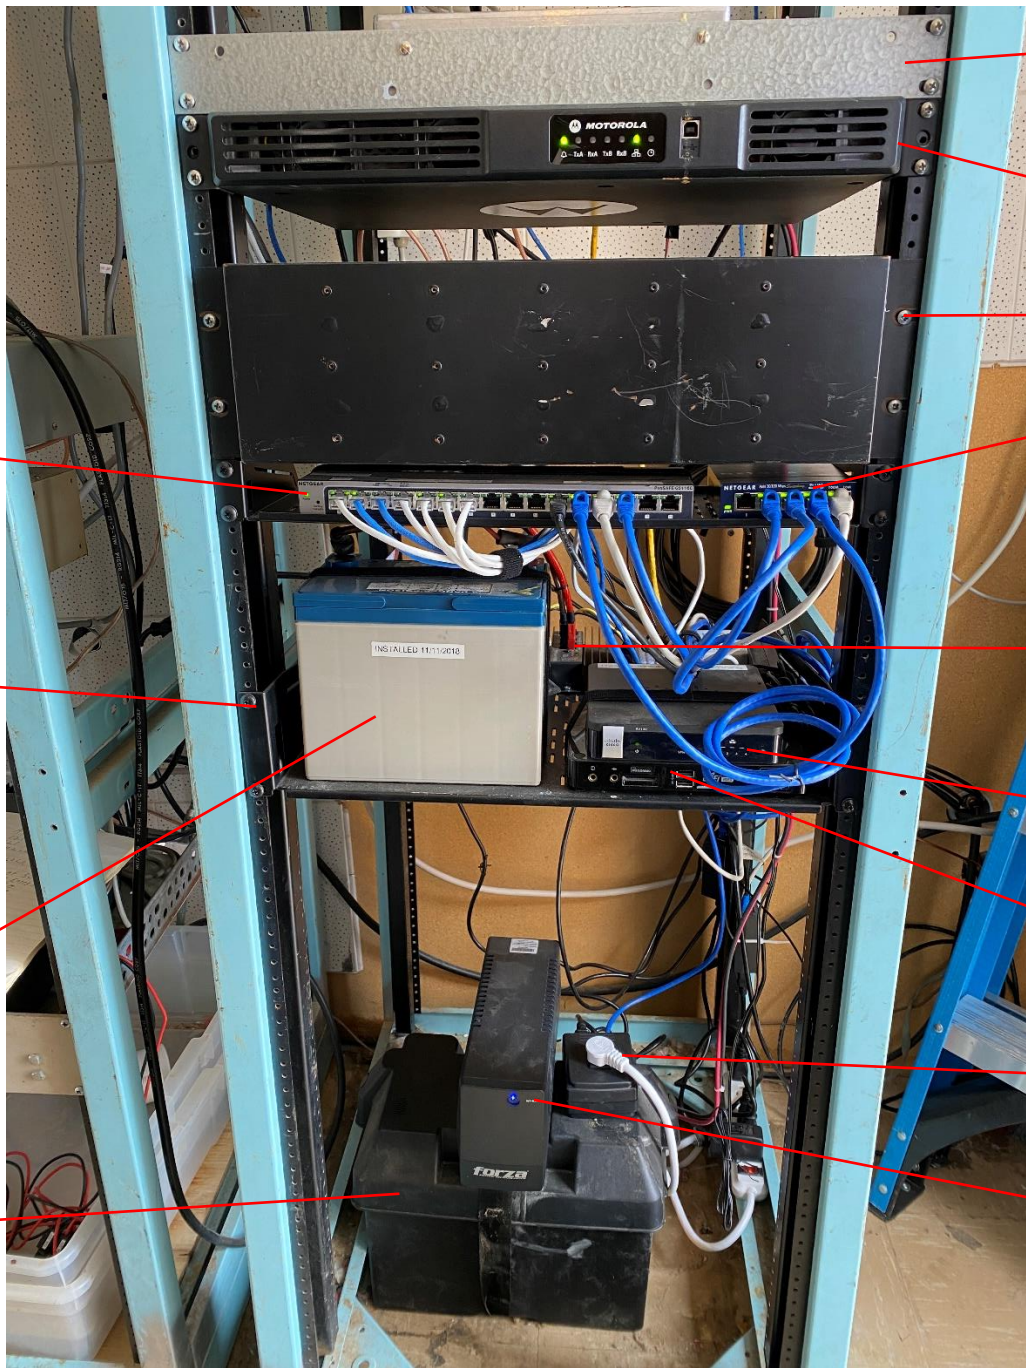

W7HEN Apex Repeater Rack Identification (8/2020)

Main data switch

Network power shelf
(See detailed view below)

Network equipment backup battery

Motorola repeater backup battery (in box)

Allstar repeater controller

Motorola SLR5700 Repeater

Duplexer

Mesh Group data switch

PWRGate 12VDC charging controller

VPN Router for repeater RDAC

Camera NVR

Mesh Group remote power switch

Mesh Group UPS

Network power shelf
(Side View)

Network equipment backup battery

VPN Router for repeater RDAC

12VDC power supply

PWRGate 12VDC charging controller

Ubiquiti main LiteBeam power injector