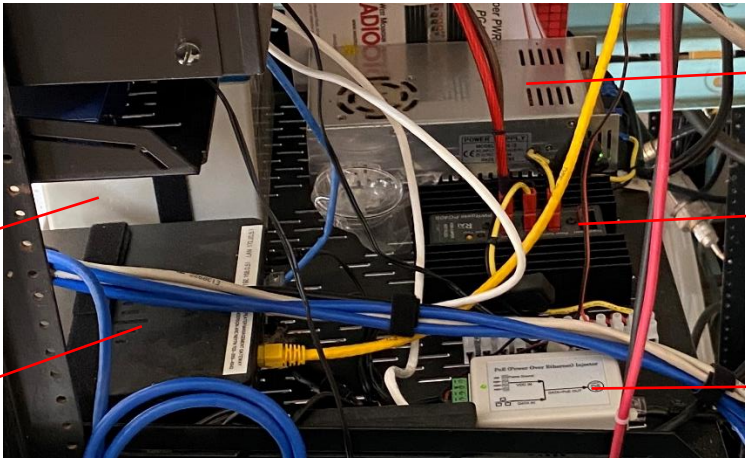

W7HEN Apex Repeater Rack Identification (8/2020)

Main data switch

Network power shelf
(See detailed view below)

Network equipment backup battery

Motorola repeater backup battery (in box)

Allstar repeater controller

Motorola SLR5700 Repeater

Duplexer

Mesh Group data switch

PWRGate 12VDC charging controller

VPN Router for repeater RDAC

Camera NVR

Mesh Group remote power switch

Mesh Group UPS

Network power shelf
(Side View)

Network equipment backup battery

VPN Router for repeater RDAC

12VDC power supply

PWRGate 12VDC charging controller

Ubiquiti main LiteBeam power injector